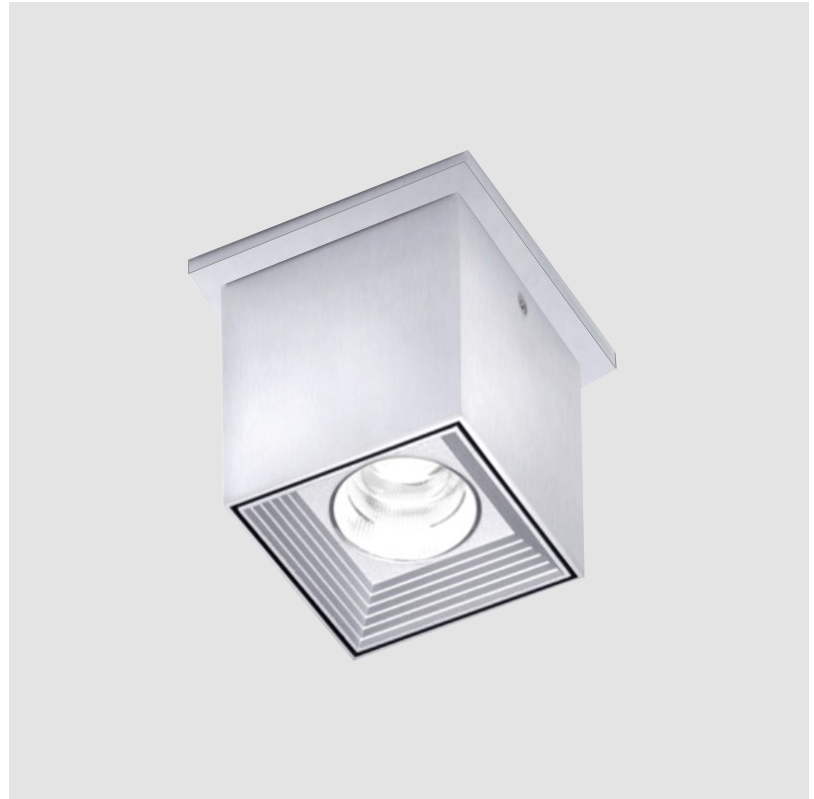

GENERAL

Series: Dau
 Subseries: Dau Single
 Brand: Milan
 Division: Design
 Mounting Type: Surface
 Mounting Location: Ceiling
 Subcategory: Downlight

PHYSICAL

Shape: Cube
 Length (mm): 80
 Length (in): 3 1/8
 Width (mm): 80
 Width (in): 3 1/8
 Height (mm): 91
 Height (in): 3 9/16
 Light Distribution: Direct
 Fixture Finish: BAL / MWL / BSL
 Fixture Material: Extruded Aluminum

LED

Number of LEDs: 1
 Color Temperature (°K): 3000
 Max. Delivered Lumen (lm): 956
 CRI: >90 CRI
 Lamp Life (hrs): 50000

OPTICAL

RATINGS AND CERTIFICATIONS

Certified By: Certified for North American Standards
 IP rating: IP20

PROJECT
TYPE
SPECIFIER
QUANTITY
DATE

J-Box cover plate included

DAU SINGLE SURFACE

D92126R9-

PROJECT _____

TYPE _____

SPECIFIER _____

QUANTITY _____

GENERAL

Series: Dau
Subseries: Dau Single
Brand: Milan
Division: Design
Mounting Type: Surface
Mounting Location: Wall
Subcategory: Downlight

PHYSICAL

Shape: Cube
Length (mm): 80
Length (in): 3 1/8
Height (mm): 90
Depth (mm): 101
Height (in): 3 9/16
Depth (in): 4
Extension (mm): 114
Extension (in): 4 1/2
Light Distribution: Direct
[Fixture Finish: BAL / MWL / BSL](#)
Fixture Material: Extruded Aluminum